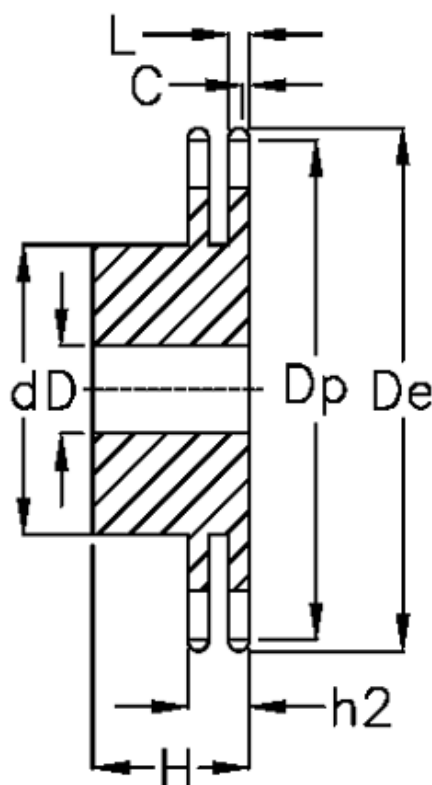

Article number: 616012003037

Description: Sprocket 06 B-2 Z=37 duplex
predrilled

Measures

C	= 1	h2	= 15.4
d	= 90	L	= 5.2
D	= 16±0,5	Number of teeth	= 37
De	= 116.4		
Dp	= 112.32		
For chain size	= 3/8" x 7/32"		
For chain type	= 06 B-2		
H	= 30		